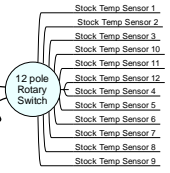

Digital Thermometer

Waterproof auto-switching DMM display with min/max function

Auxiliary input

Vectux M-BMS Switch Array 2009-05-10