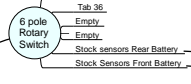

Digital Thermometer

Waterproof auto-switching DMM display with min/max function

Auxiliary input

Vectux M-BMS Switch Array 2009-05-10