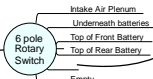

Digital Thermometer

Waterproof auto-switching DMM display with min/max function

Auxiliary input

Vectux M-BMS Switch Array 2009-05-10